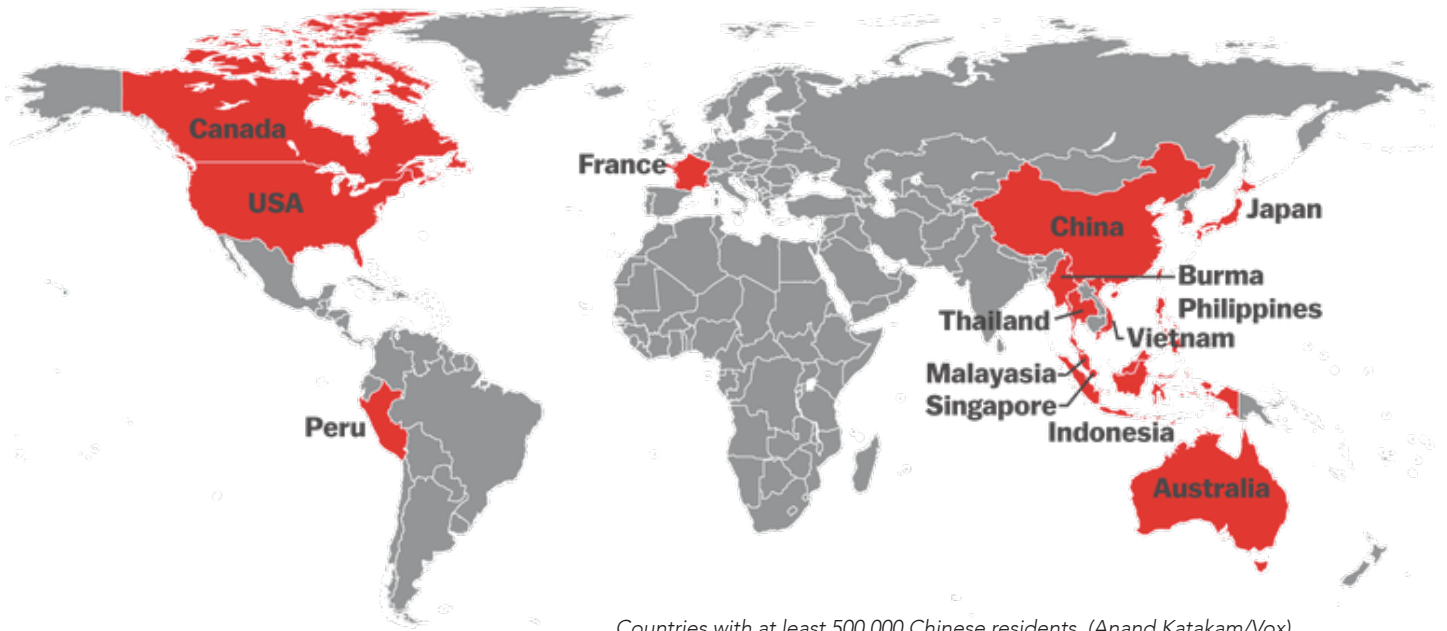

In the Lunar Calendar the dog represents loyalty, bravery, diligence, sincerity, and reliability. This archer's thumb ring, also from the Qing Dynasty, is carved with two dogs, instilling the wearer with these virtues. The dog also appears in Chinese sculptures, paintings, and official state seals.

Jade Bottle
Qing Dynasty, China
Jade and Ivory

#2001-01-038

Thumb Ring
Qing Dynasty, China
Wood

#2001-01-038

EXPLORE

To see more artifacts, visit the Museum of Anthropology's online databases: <https://anthromuseum.missouri.edu/?q=online-databases>

Countries with at least 500,000 Chinese residents. (Anand Katakam/Vox)